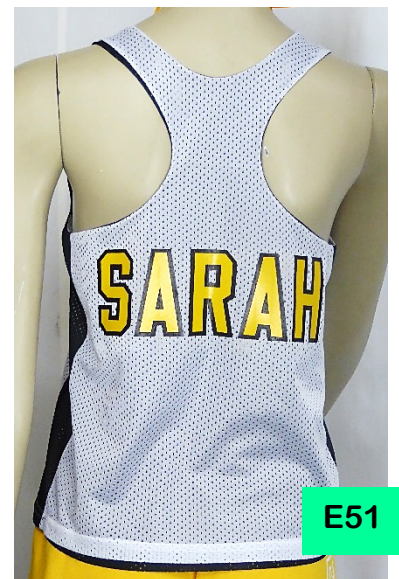

Glitter Flake & Embroidery

TP-17 \$32.00 6 Minimum

1 Color Embroidery Name EM-FB \$14.00

Reversible Tank - 1 tank 2 Looks!

D. Reversible Mesh Tank

#968 \$16.95

Poly Tricot Mesh, reversible, contrast color side panels, racer back. XXS/XS, S/M, L/XL, 2XL. Color/White: Blk, Red, Ryl, Col.Blue, Nvy, Mar, Dk Grn, Lime, Power Pnk.

V-Notch Short

#SS2 \$10.95

See pg. 136.